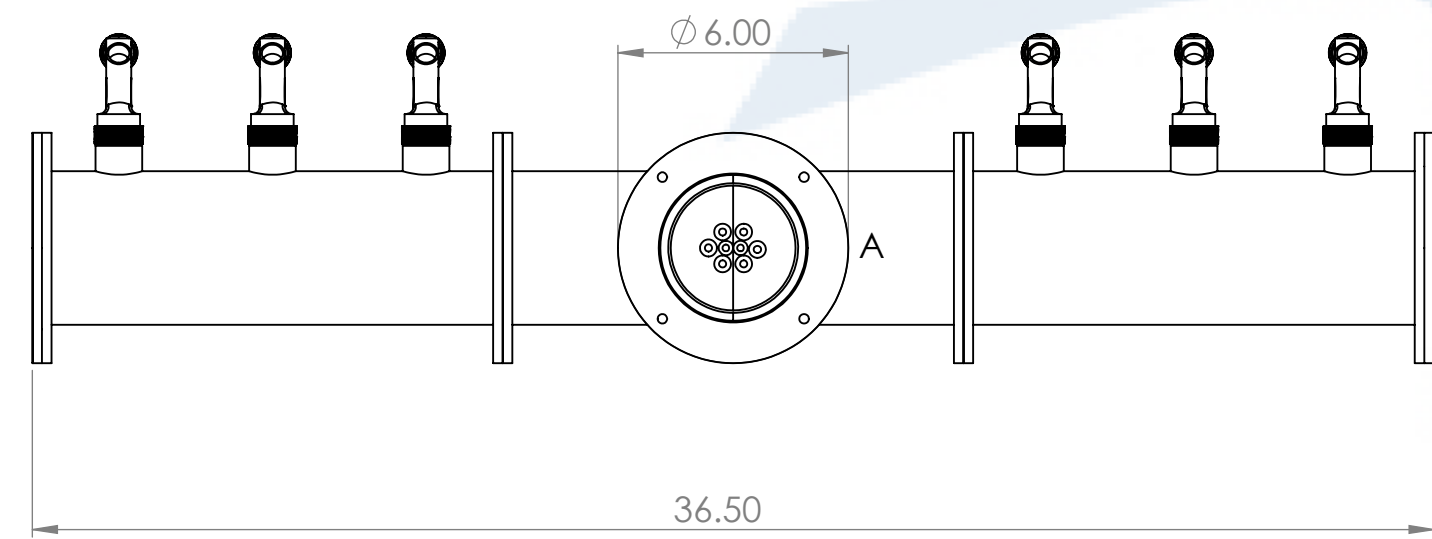

Isometric View
(For reference purpose only)

DETAIL A
SCALE 1 : 2

Suggested Drip Tray:
 BB701336 - 36" x 7" BSS Drip Tray
 BB702436 - 36" x 7" BSS Spray Drip Tray

Name		Date		Title	
Drawn by:	Canadian Beverage Supply Inc.	07/29/2020		4" 6 Tap Albatross Tower	
Approved by:	VP Sales				
Material:	304 SS	Finish:	Polished SS	Part Number:	Revision:
Unless otherwise mentioned, dimensions are inches				BB102620-06SSCK	
SCALE: 1:5				SHEET 1 OF 1	