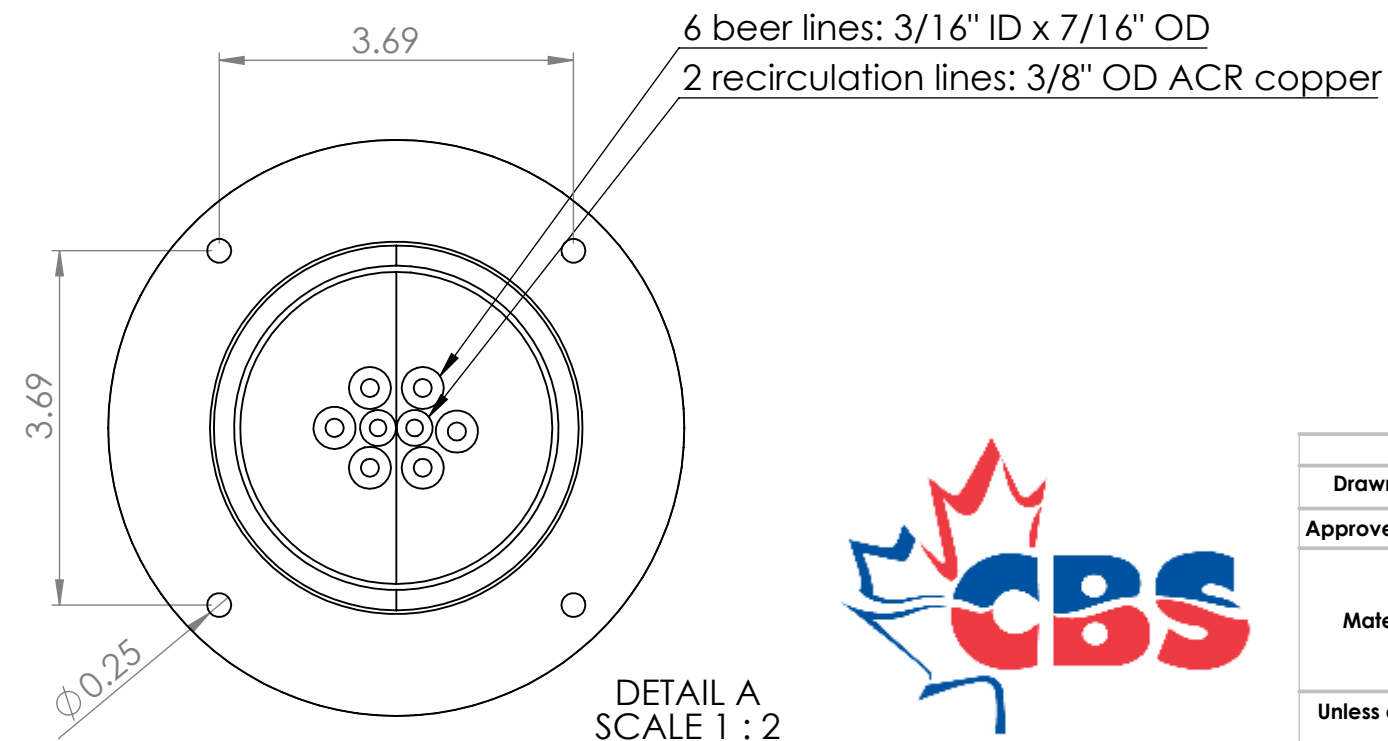

Isometric View
(For reference purpose only)

DETAIL A
SCALE 1 : 2

Suggested Drip Tray:
 BB701336 - 36" x 7" BSS Drip Tray
 BB702436 - 36" x 7" BSS Spray Drip Tray

Name		Date		Title	
Drawn by:	Canadian Beverage Supply Inc.	07/29/2020		4" 6 Tap Albatross Tower	
Approved by:	VP Sales				
Material:	304 SS	Finish:	Polished SS	Part Number:	Revision:
Unless otherwise mentioned, dimensions are inches				BB102620-06SSCK	
SCALE: 1:5				SHEET 1 OF 1	